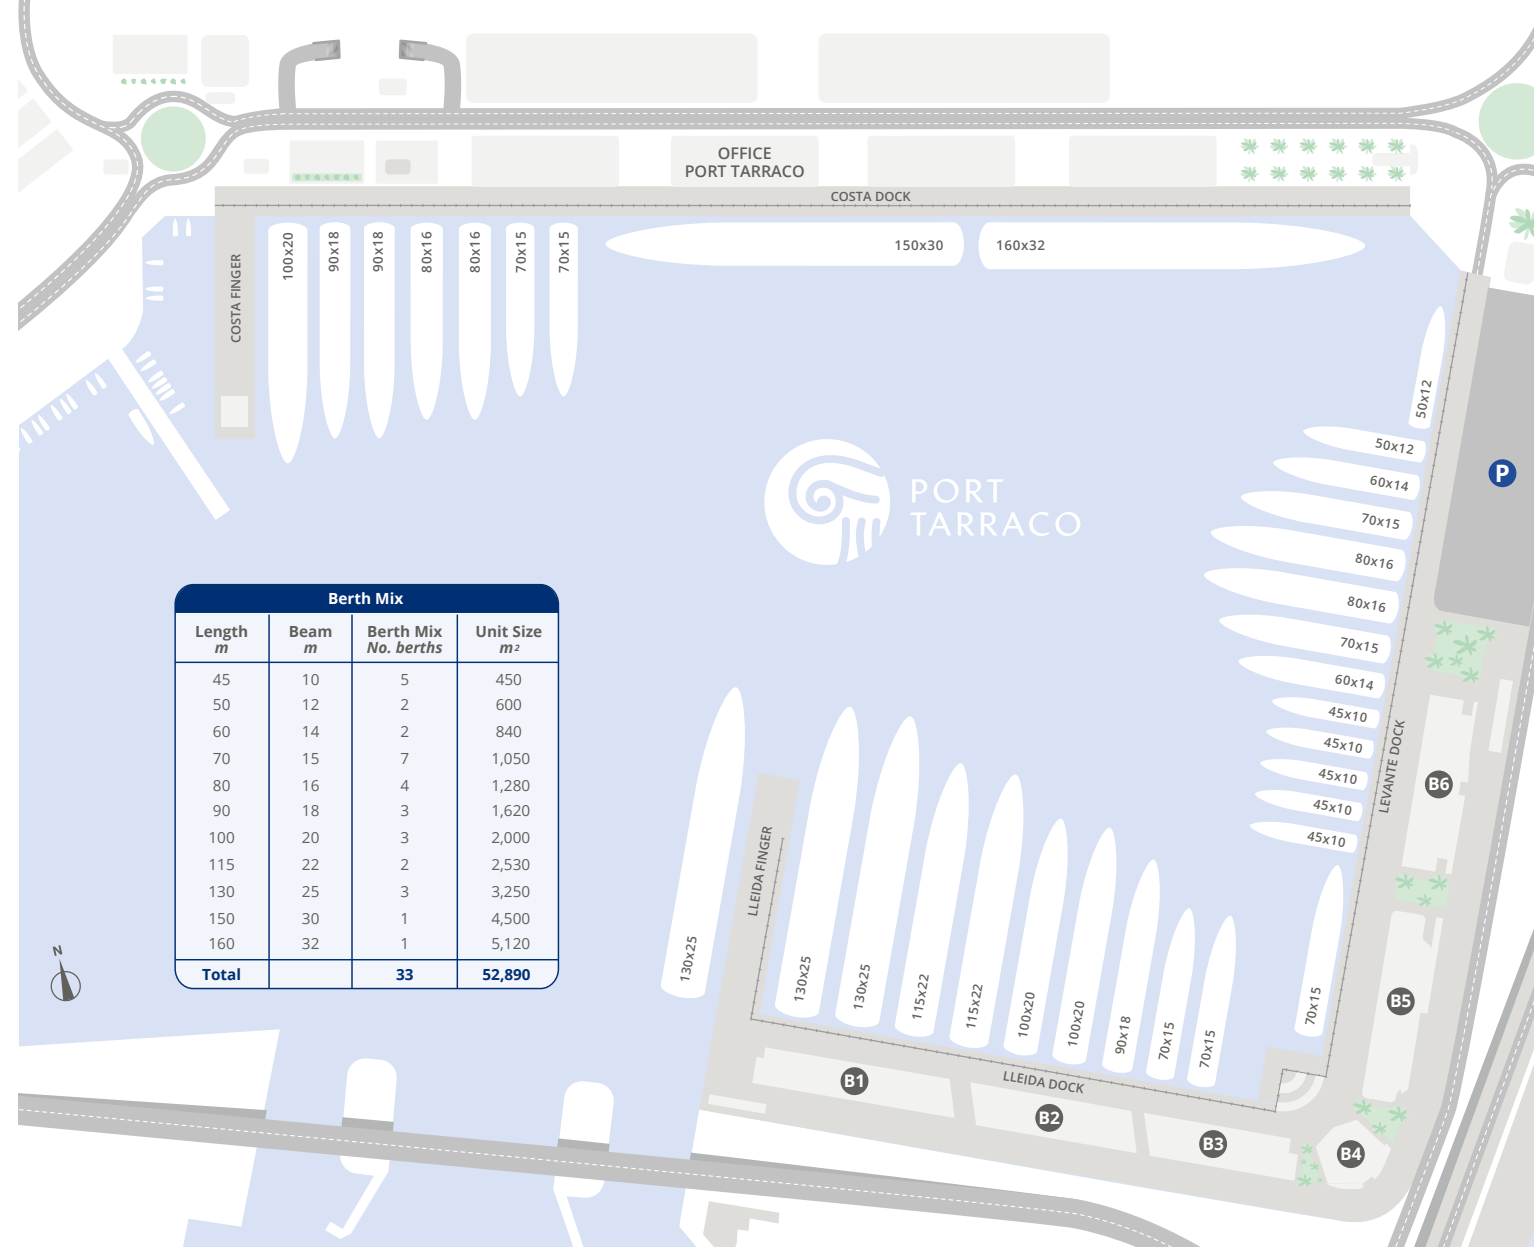

Marina **Port Tarraco** is a deep-water marina designed to provide superyachts with the highest quality services and offers **33 berths up to 160 meters**.

The Marina is designed and equipped to offer a comfortable, safe and pleasant stay throughout the year. We offer 33 berths between 45 and 160 meters and a 24-hour security service. Our modern facilities provide absolute privacy. We have all the services and security protocols to ensure a warm welcome and personalized assistance to all vessels and their crew. A variety of specialized companies can provide services and supplies to the yachts.

World-class facilities in Marina **Port Tarraco** for yachts and superyachts

- ISPS code compliance
- Authorized Economic Operator (AEO)
- 33 berths from 45 to 160 metres in length
- More than 9 metres average draft
- Total basin area of 150,000 m²
- Waiting dock of 140 metres in length
- Electrical outlets up to 1,600 amps at 400 V
- 6,600 V / 2,000 VA electrical connection to giga yachts
- Wastewater discharge at each berth
- Potable water
- Internet and satellite TV
- Closed circuit television 24-hour security
- Exclusive customer service
- Commercial and leisure area
- Commercial rental space
- Storage rooms
- Waste pickup MARPOL certificate
- Berthing assistance on arrival and departure
- Fitness centre
- Courtesy van with driver
- ATM (automated teller machine)

Marina Port Tarraco
in the heart of the
Mediterranean

PORT
TARRACO

PORT
TARRACO

www.porttarraco.com
Muelle de Costa, Tinglado 3
43004 Tarragona - Spain
+34 977 244 173
info@porttarraco.com

Specialist in giga yacht
berthing and services